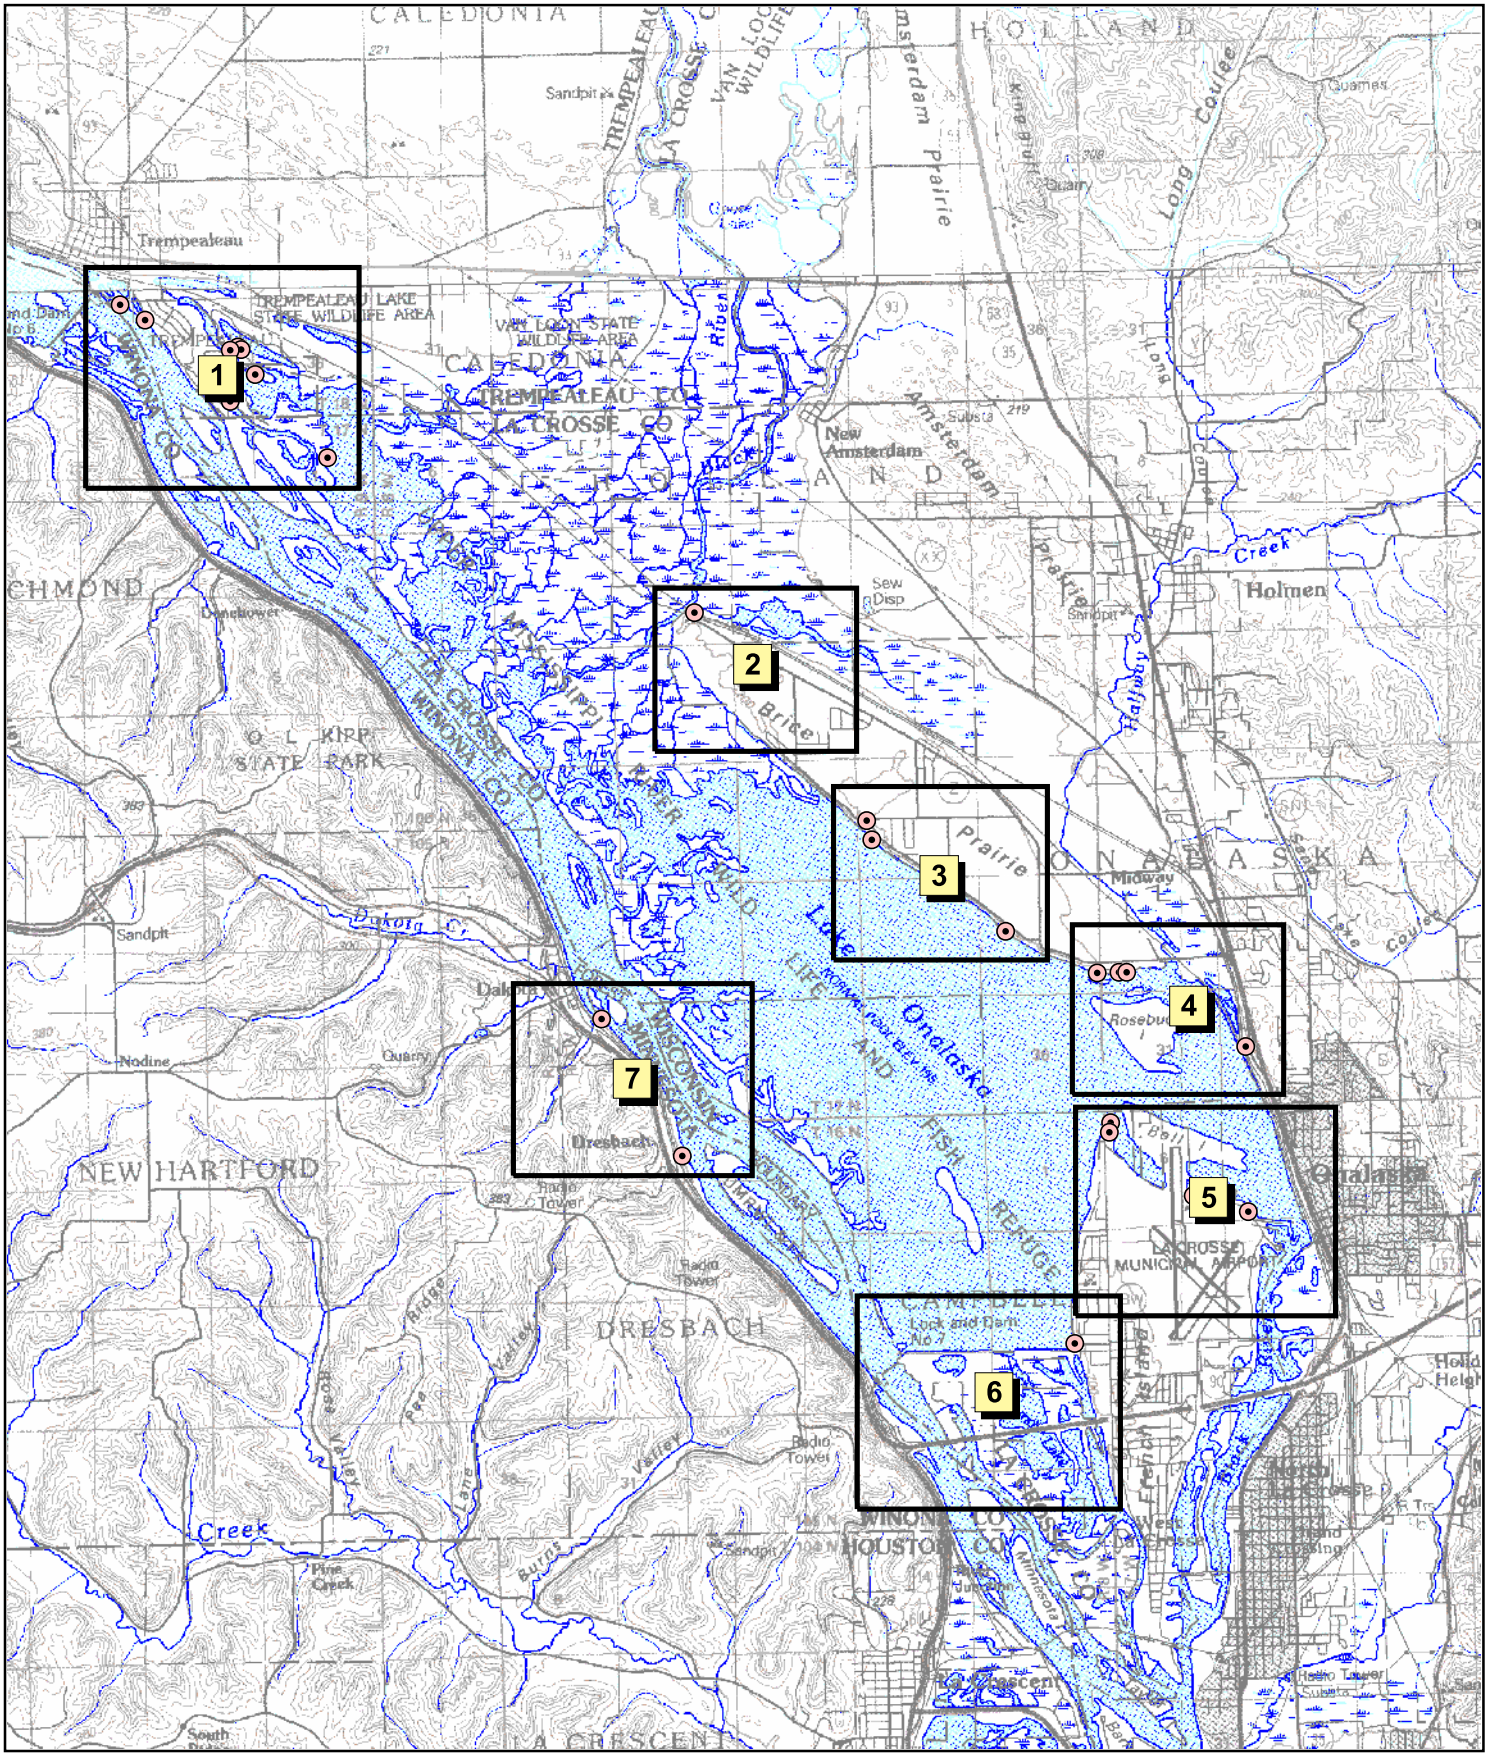

Pool 7 Plates

Pool 7 - Plate 1

Upper Pool 7

Pool 7 - Plate 2

Lytle's Landing

Pool 7 - Plate 3

Central Brice Prairie

Pool 7 - Plate 4

Rosebud Island Area

Pool 7 - Plate 5

La Crosse Airport

Pool 7 - Plate 6

Pool 7 Dike

Pool 7 - Plate 7

Dakota, MN