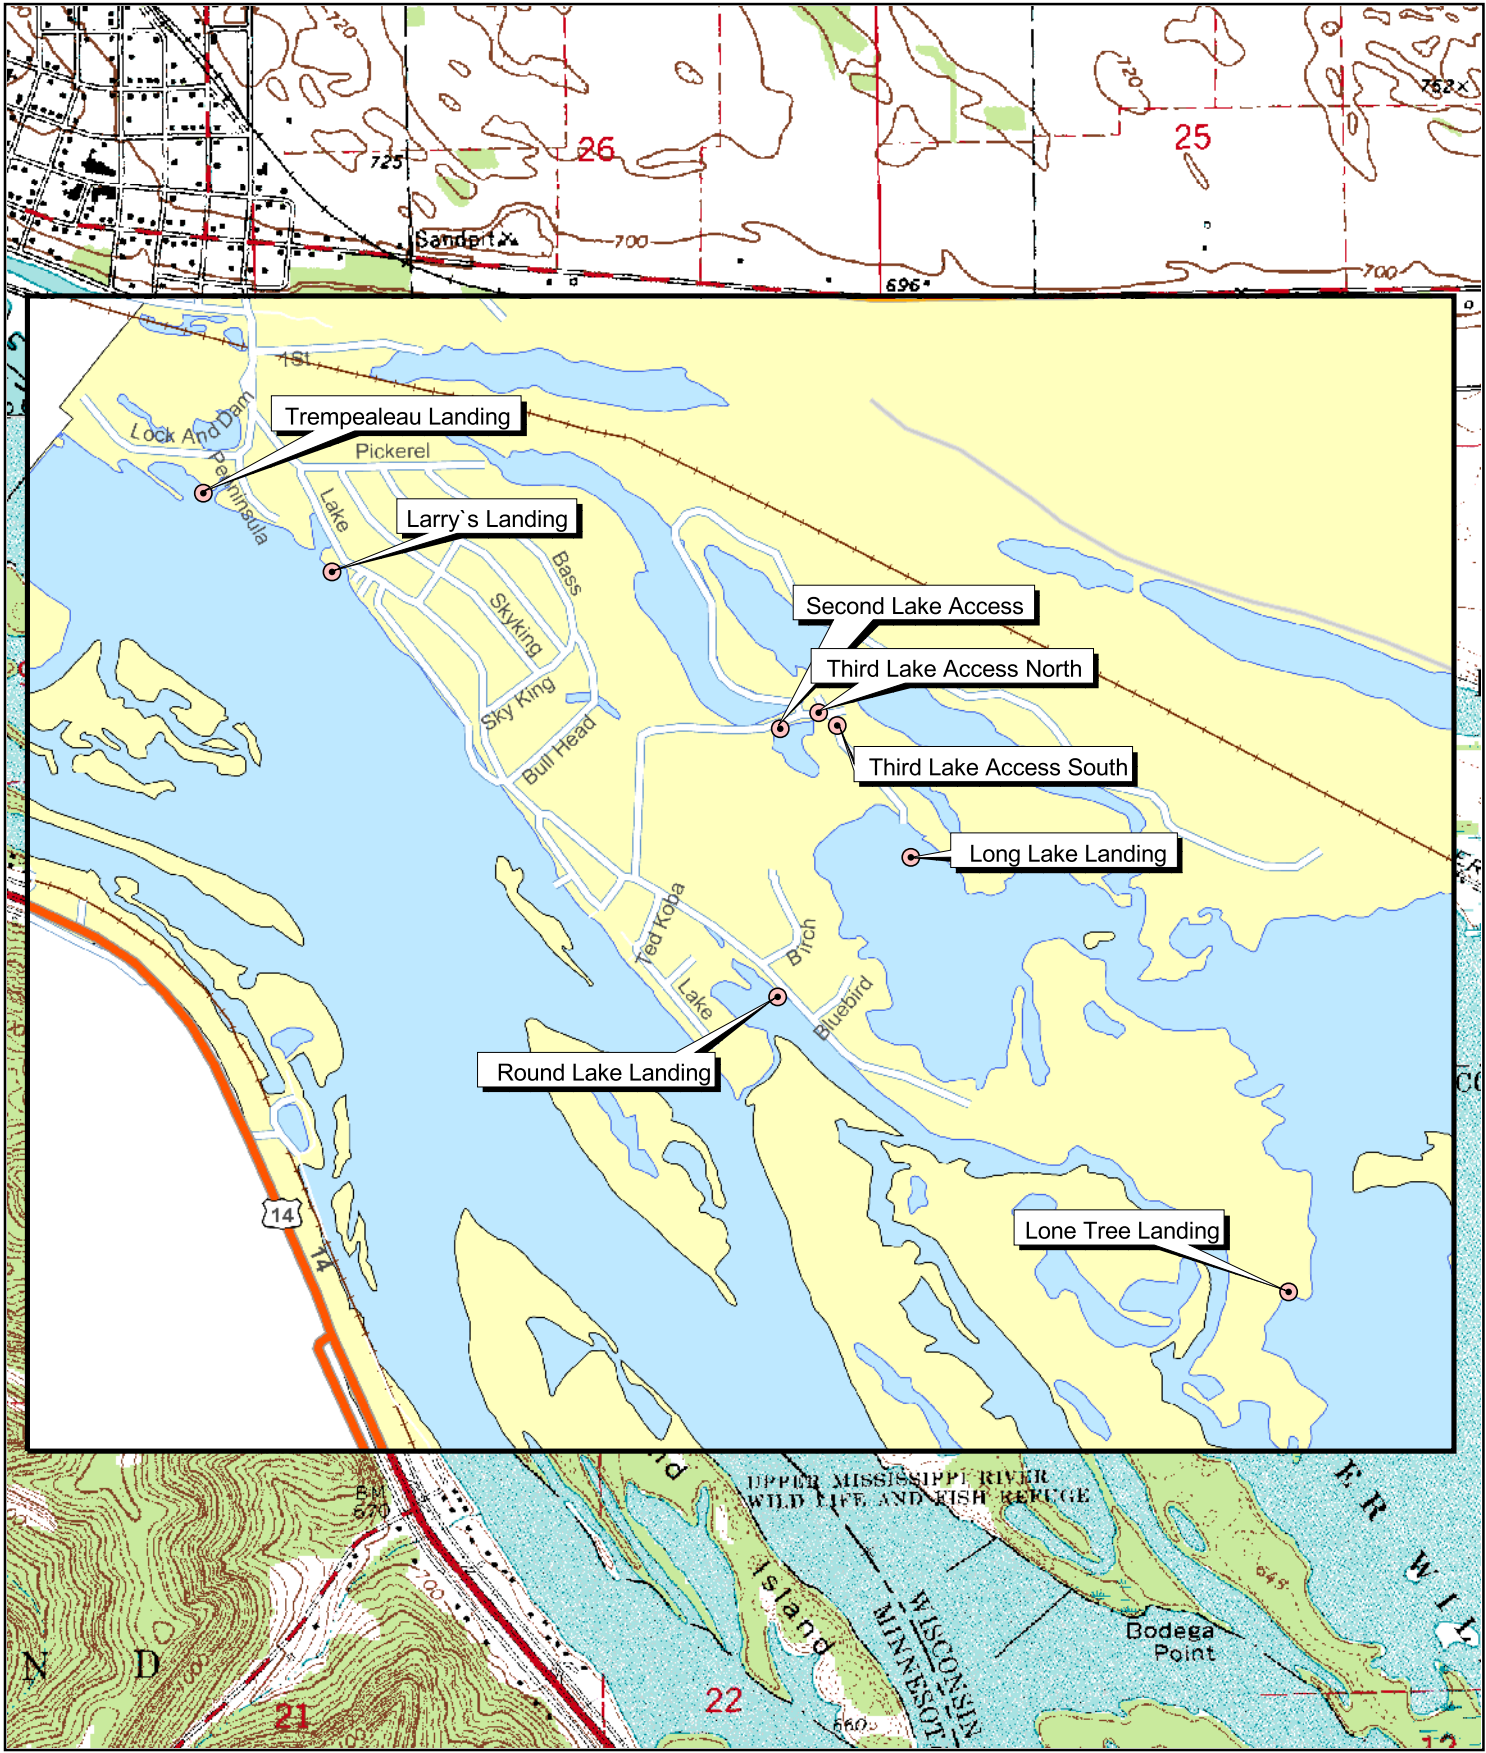

Pool 7 Plates

Pool 7 - Plate 1

Upper Pool 7

Pool 7 - Plate 2

Lytle's Landing

Pool 7 - Plate 3

Central Brice Prairie

Pool 7 - Plate 4

Rosebud Island Area

Pool 7 - Plate 5

La Crosse Airport

Pool 7 - Plate 6

Pool 7 Dike

Pool 7 - Plate 7

Dakota, MN