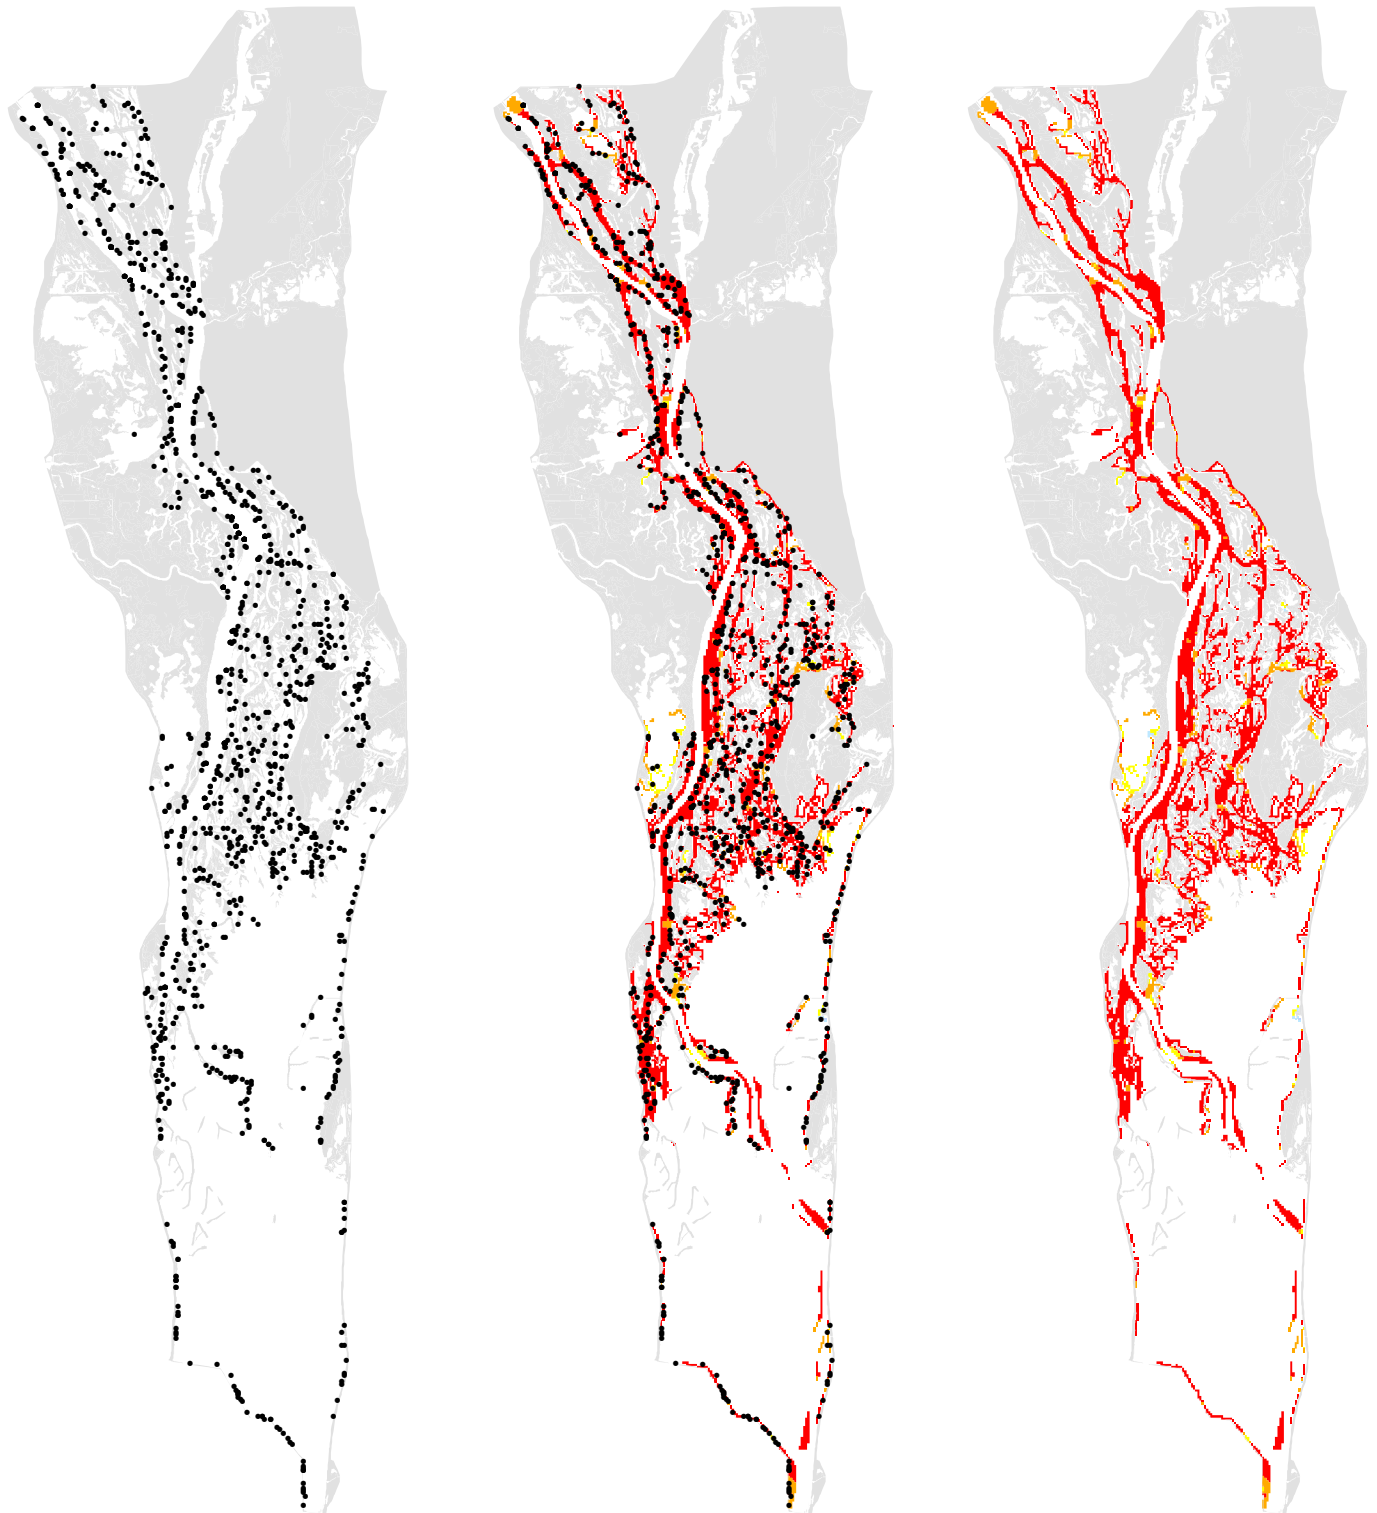

UMRS POOL 8 Emerald Shiner

EXPLANATION

Predicted probability of occurrence
(emerald shiner)

Land
Non-sampled Aquatic Area