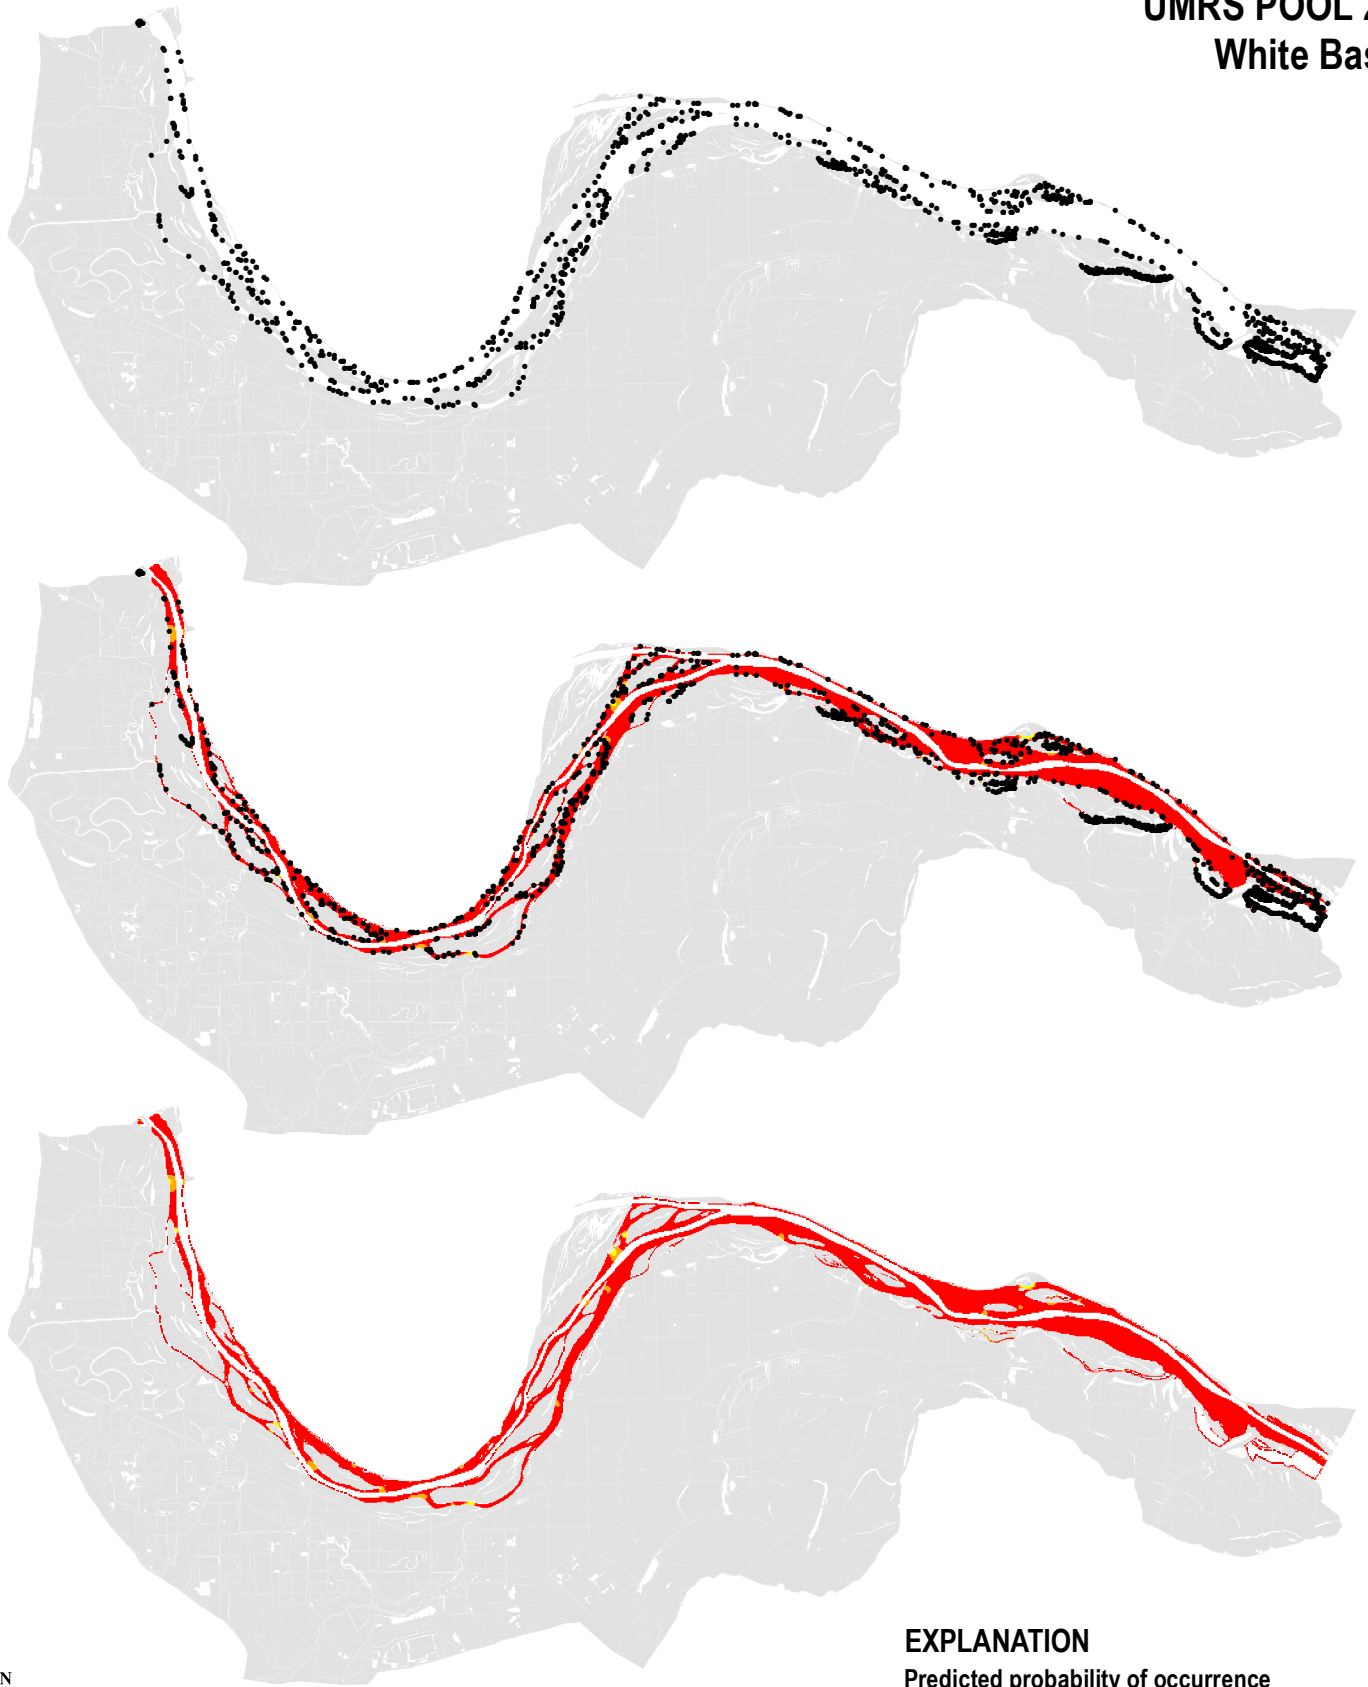

UMRS POOL 26 White Bass

EXPLANATION

Predicted probability of occurrence
(white bass)