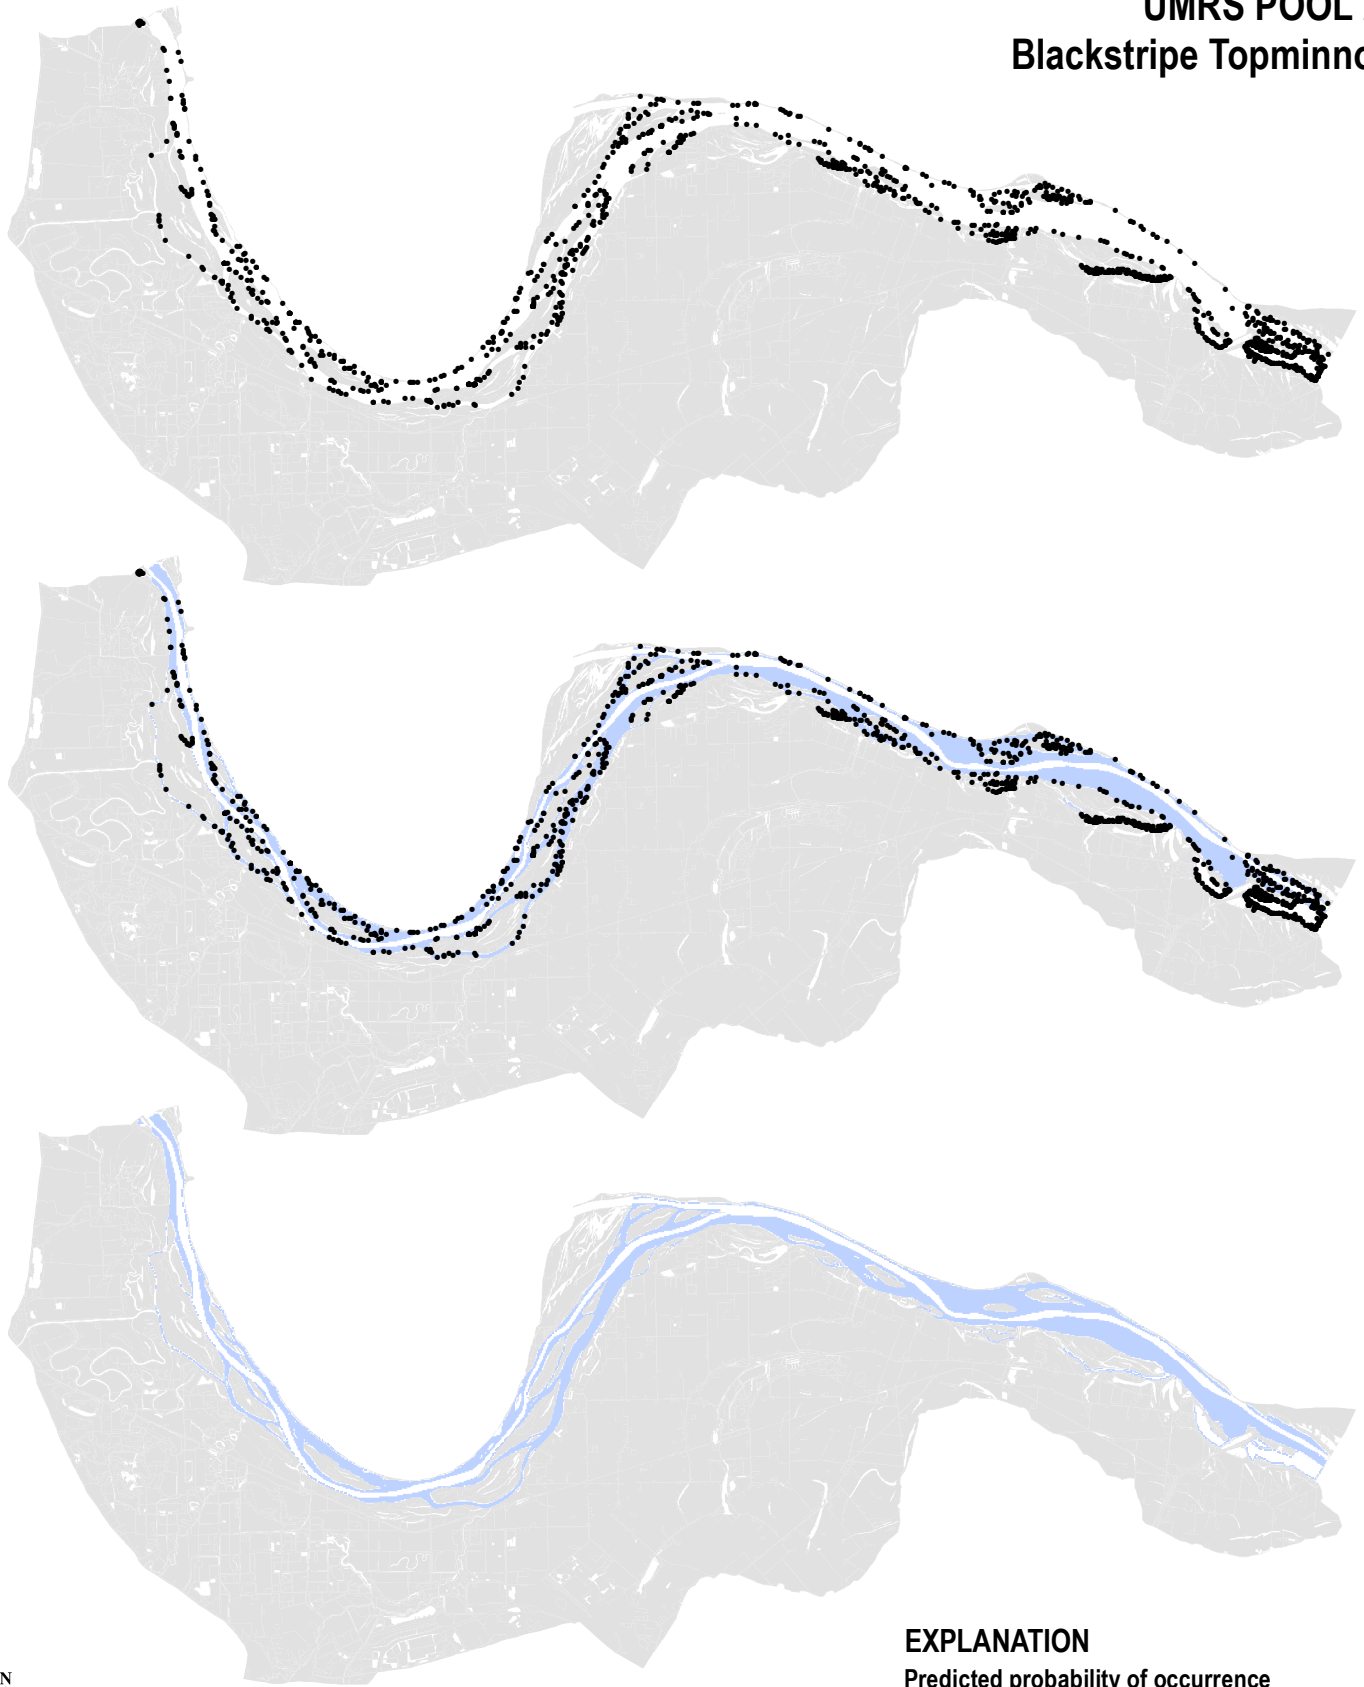

UMRS POOL 26 Blackstripe Topminnow

EXPLANATION

Predicted probability of occurrence
(blackstripe topminnow)