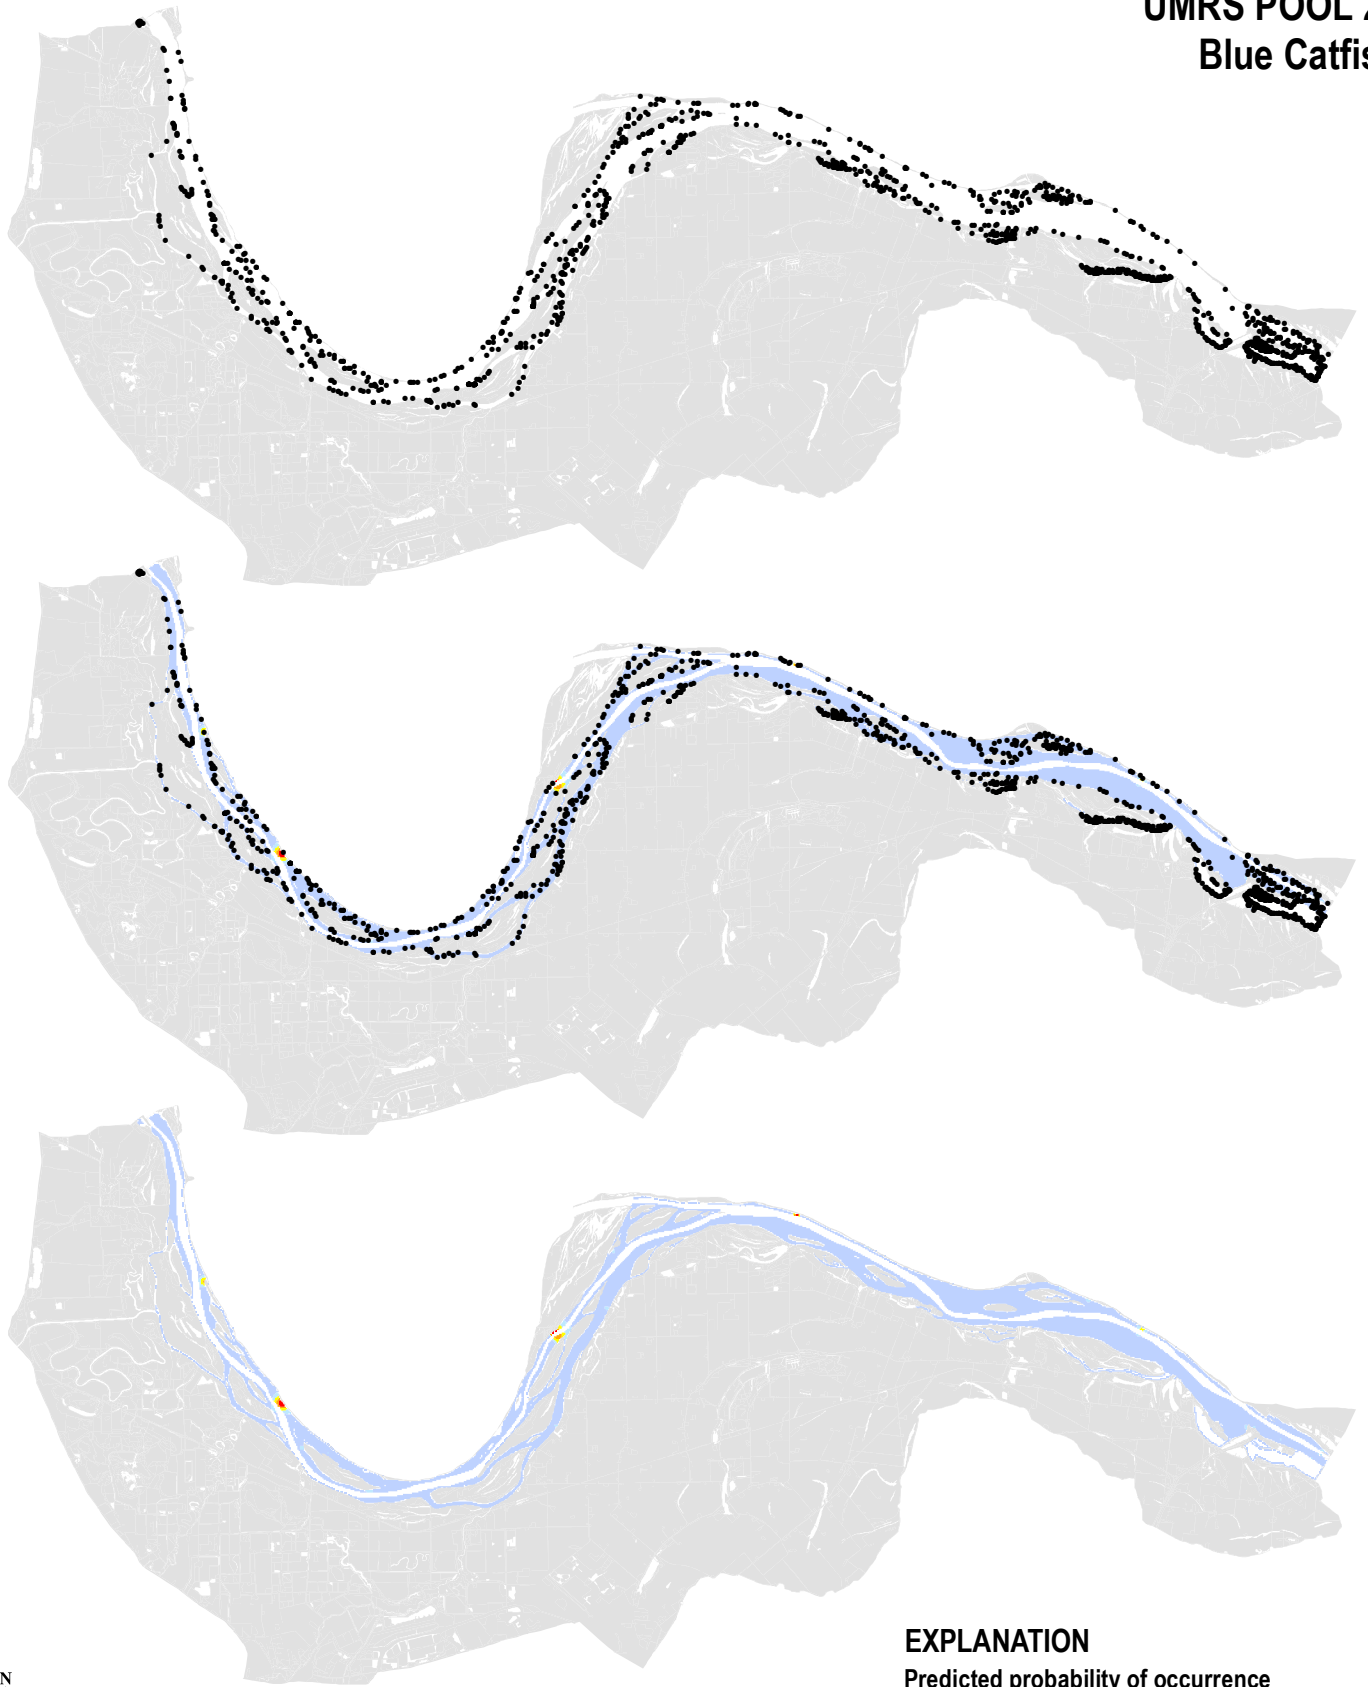

UMRS POOL 26 Blue Catfish

EXPLANATION

Predicted probability of occurrence
(blue catfish)